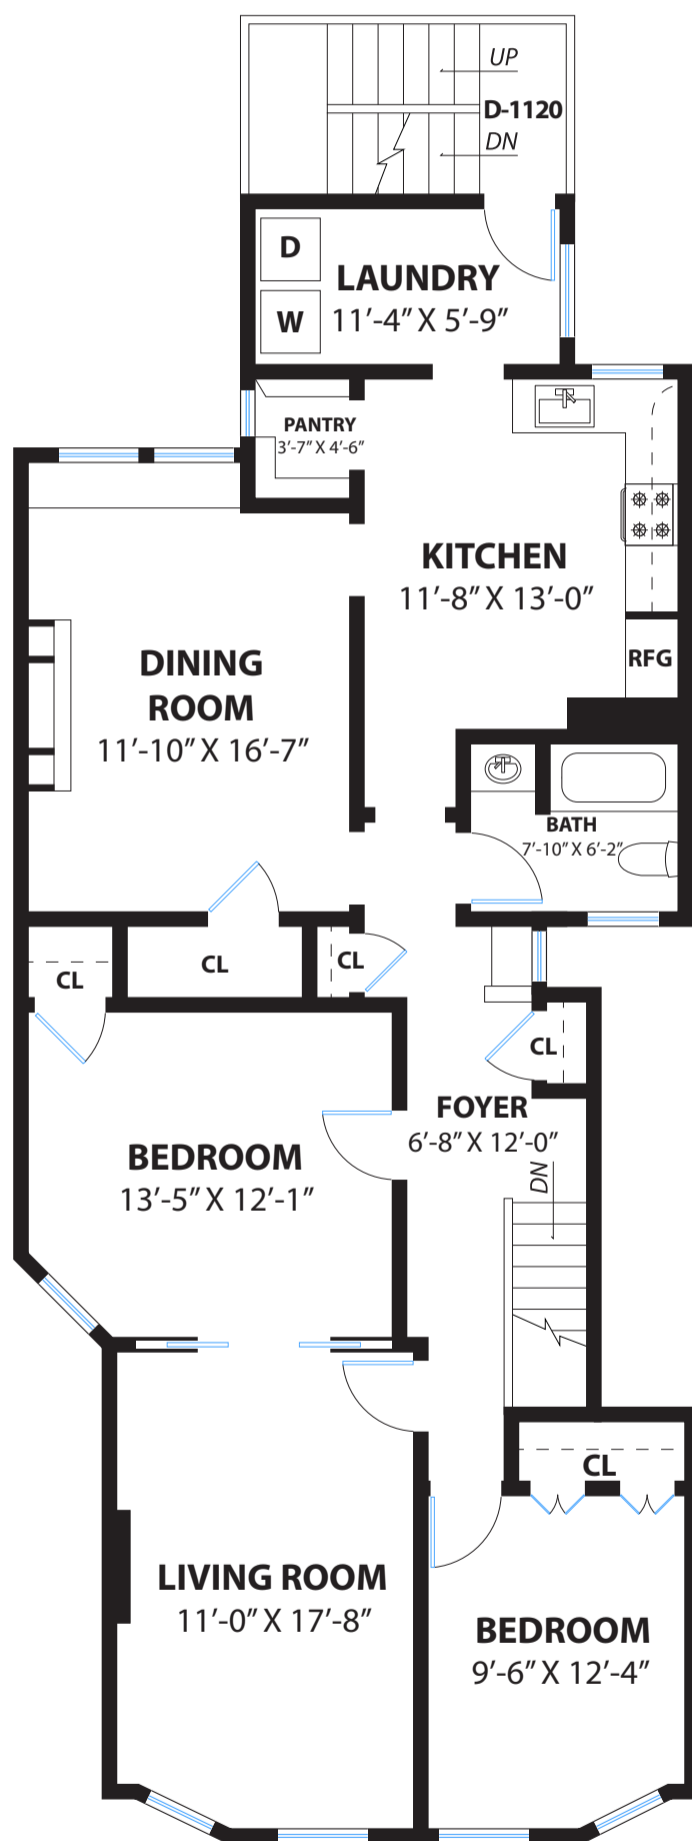

# 1120 COLE STREET

## SAN FRANCISCO

### PROPERTY SQ FT INFORMATION

MEASUREMENTS CALCULATED TO THE INTERIOR WALLS

LIVING SPACE: 1360 SQ FT

\* Main House (Level 2): 1360 Sq Ft

LEVEL 2 (#1120)

DISCLAIMER: RENDERING BY OPEN HOMES PHOTOGRAPHY. ALL MEASUREMENTS ARE APPROXIMATE AND MAY NOT BE EXACT. DO NOT RELY ON THE ACCURACY OF THIS FLOOR PLAN WHEN DETERMINING THE PRICE OF A PROPERTY OR MAKING DECISIONS REGARDING BUYING OR SELLING OF PROPERTIES WITHOUT INDEPENDENT VERIFICATION.